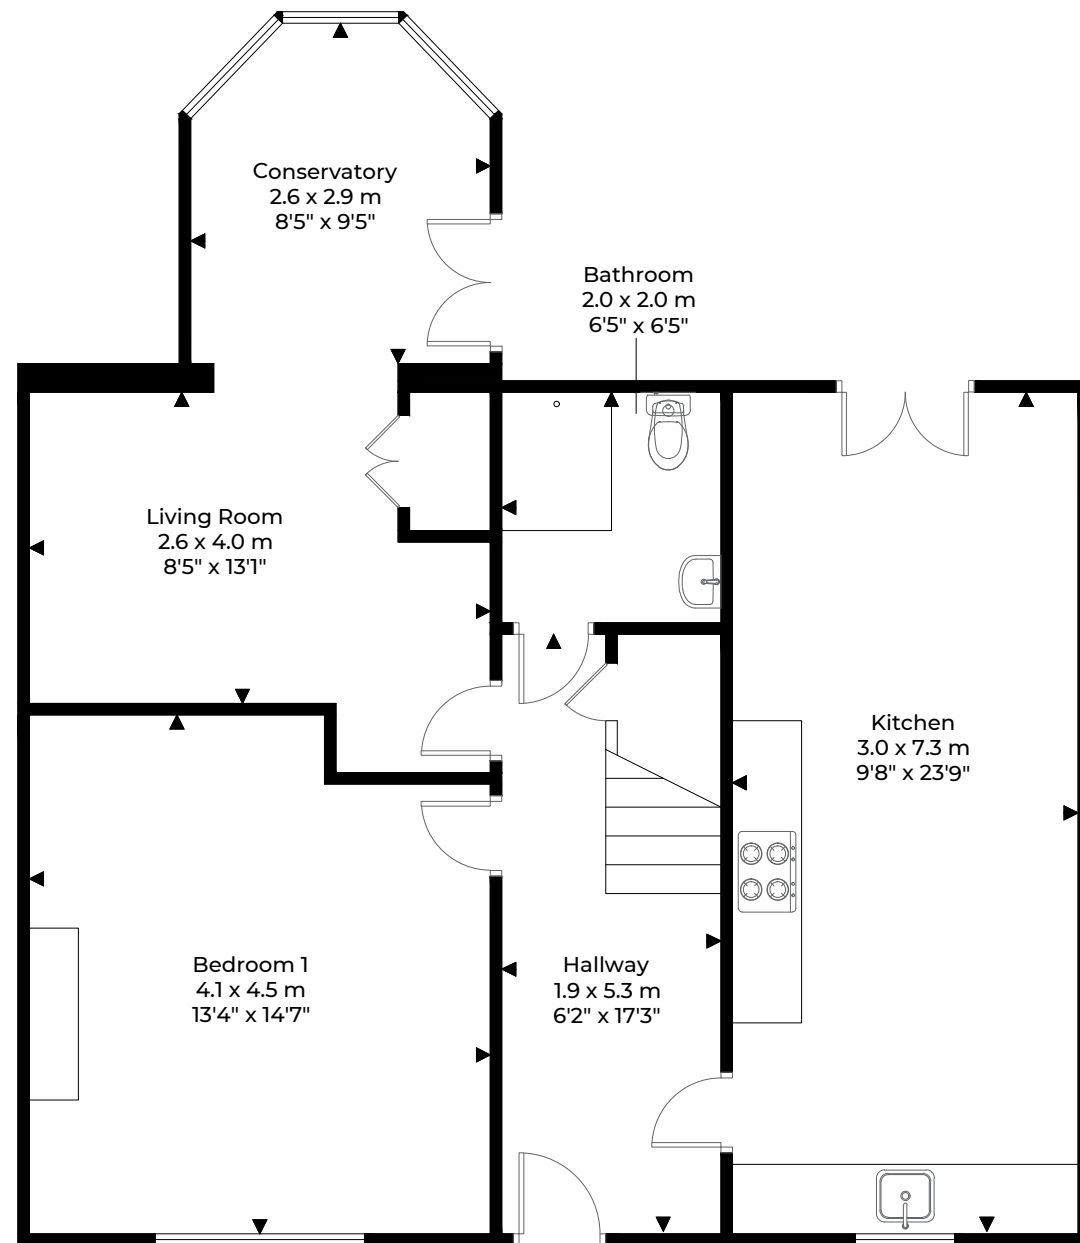

3 Middleshot Square Prestonpans, EH32 9RN
Approximate Gross Area
149 sq m / 1603 sq ft

Ground Floor

First Floor