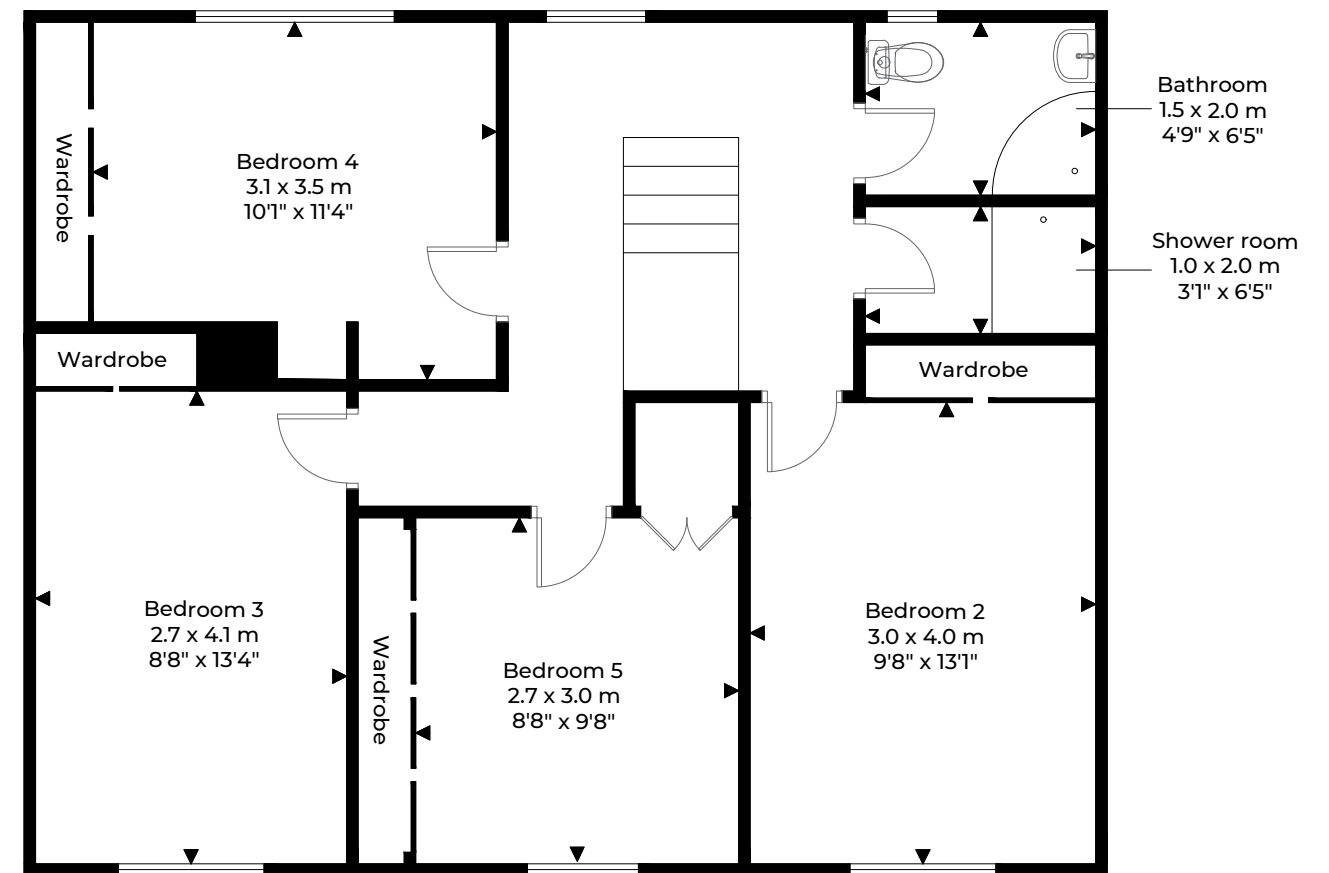

3 Middleshot Square Prestonpans, EH32 9RN
Approximate Gross Area
149 sq m / 1603 sq ft

Ground Floor

First Floor